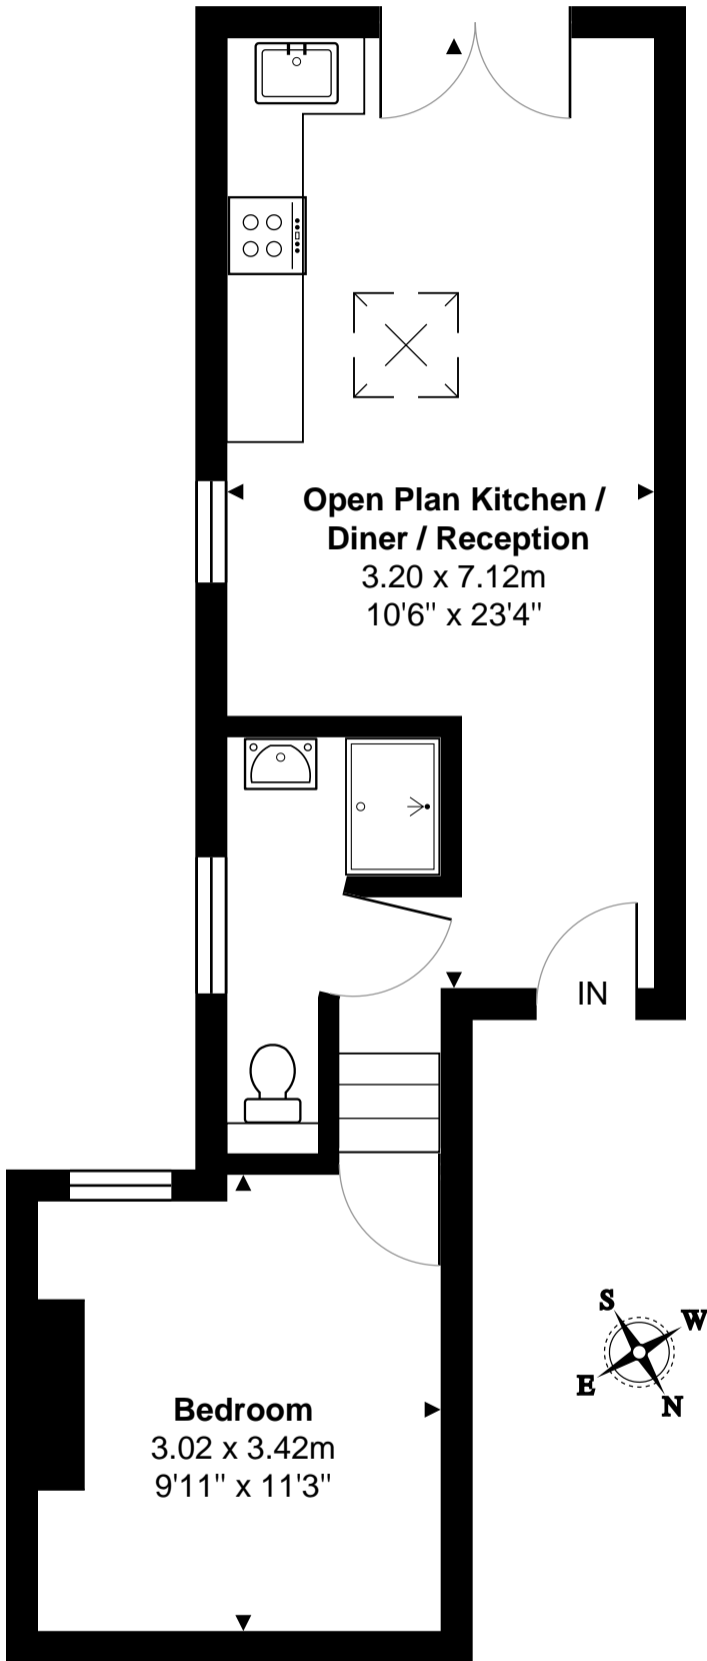

30 Elbe Street, SW6

Total Area: 35.1 m² ... 377 ft²

First Floor

This Floorplan is provided without warranty, of any kind.
Bespoke Plans disclaims any warranty including,
without limitation, satisfaction, quality or accuracy of any dimensions