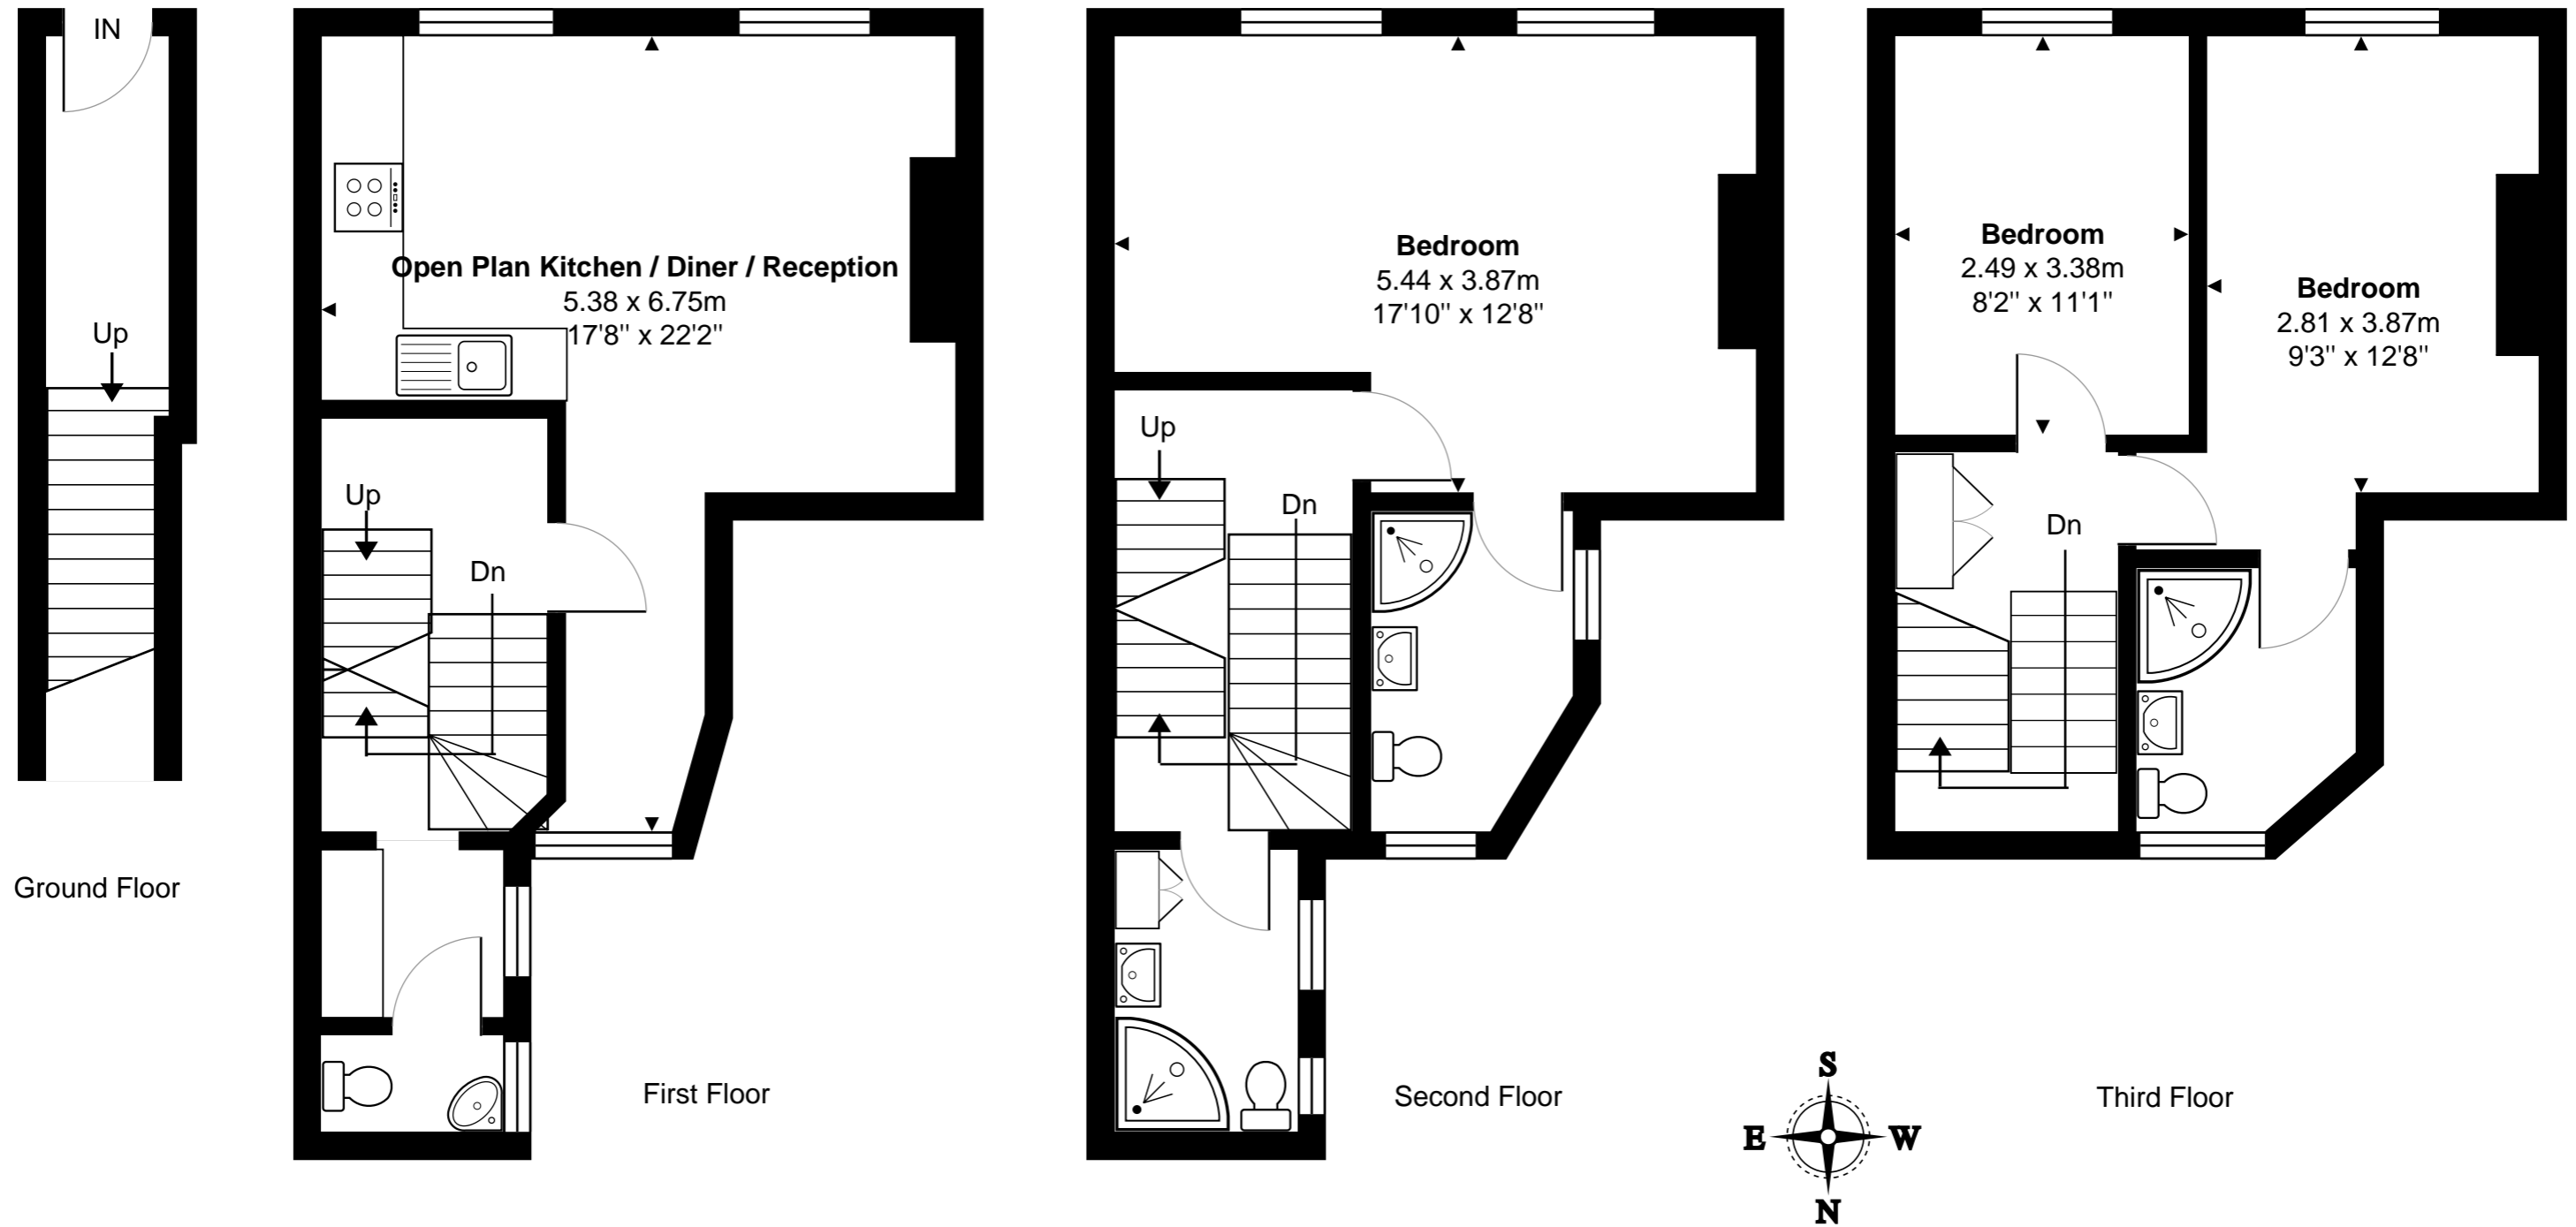

Goodge Street, W1T

Total Area: 108.0 m² ... 1163 ft²

This Floorplan is provided without warranty, of any kind.
Bespoke Plans disclaims any warranty including,
without limitation, satisfaction, quality or accuracy of any dimensions